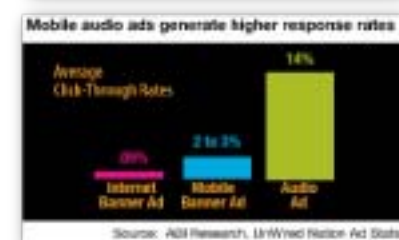

CASE STUDIES (4 OF 7)

Case study cards for cby, Zooven, and loanables, each featuring a header image, company logo, and descriptive text.

Website screenshot showing a header with the Unwired Nation logo, a navigation menu, and a main content area with sections for Marketplace Overview, Partnership Benefits, and Innovation Leadership.

Website screenshot showing a dashboard with various charts, graphs, and data points, likely representing performance metrics or user engagement.

Website screenshot showing a detailed report or analysis page with multiple columns of text, charts, and data visualizations.

UWB AD REPORT CHARTS

FINANCIAL MOBILE DEMO - CONCEPT & STORY BOARD

A storyboard illustrating a sequence of user interactions with a financial mobile application, including steps like logging in, viewing account balances, and making transactions.