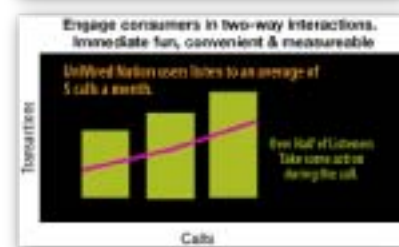

CASE STUDIES (4 OF 7)

Case study cards for cby, Zooven, and loanables, each featuring a header image, company logo, and descriptive text.

Website screenshot showing a header with the Unwired Nation logo, a navigation menu, and a main content area with sections for Marketplace Overview, Partnership Benefits, and Innovation Leadership.

Website screenshot showing a dashboard with various charts, graphs, and data points, likely representing performance metrics or user engagement.

Website screenshot showing a detailed report or analysis page with multiple columns of text, charts, and data visualizations.

UWB AD REPORT CHARTS

FINANCIAL MOBILE DEMO - CONCEPT & STORY BOARD

A storyboard illustrating a sequence of user interactions with a financial mobile application, including steps like logging in, viewing account balances, and making transactions.